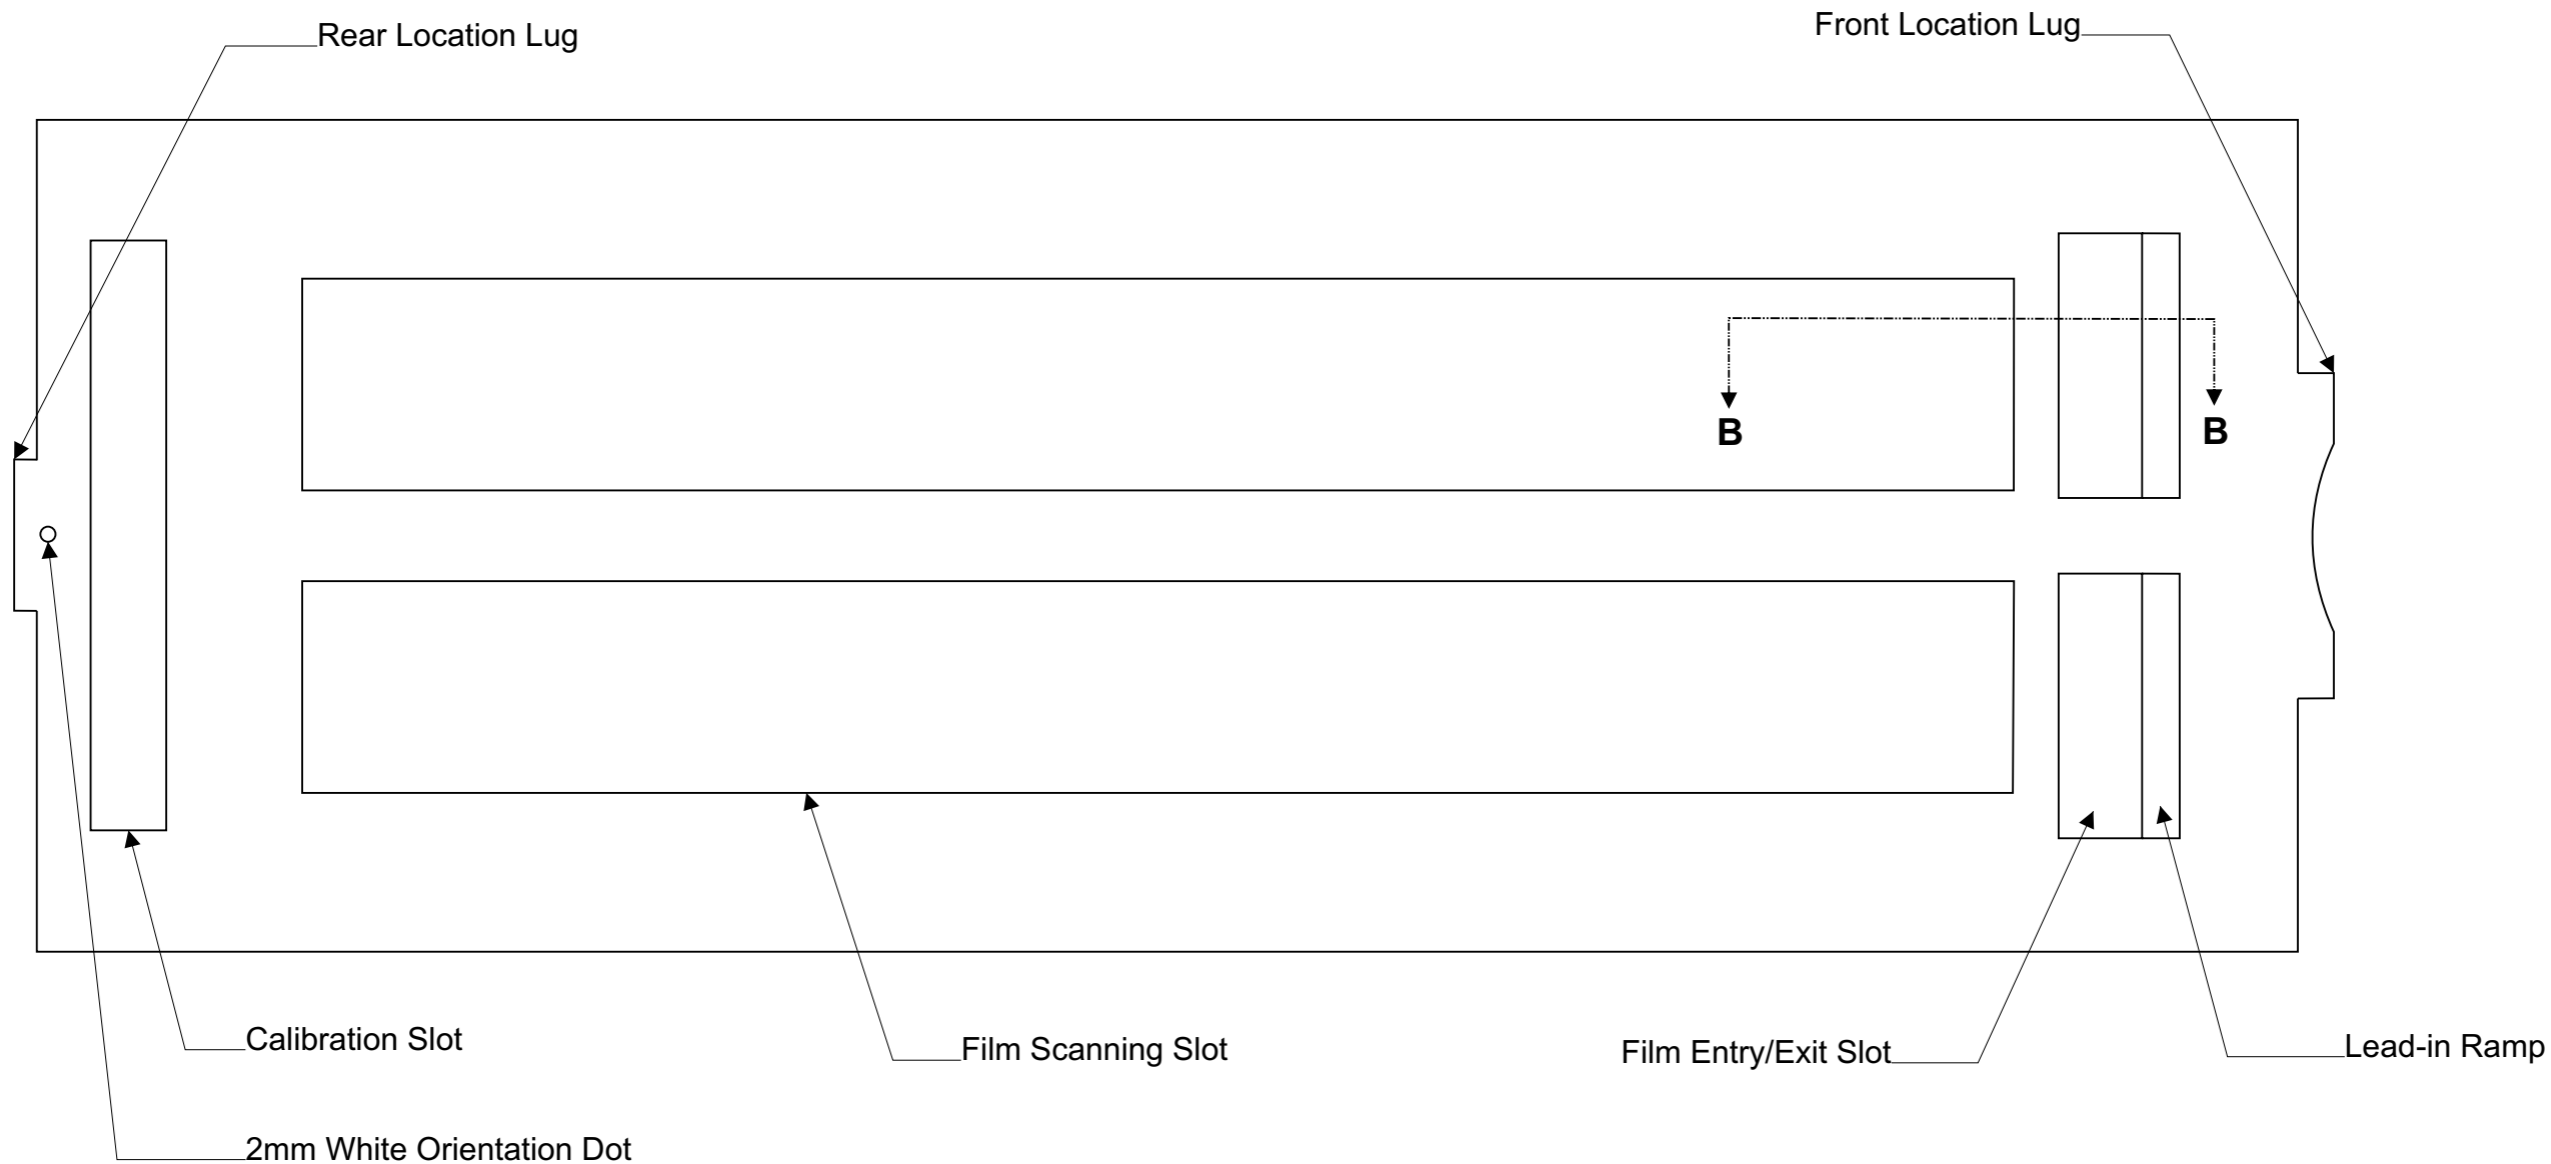

Matl: 2 ply lamination of black 2mm ABS - smooth finish
 Bond together with solvent based adhesive

126 Film Strip Holder for CanoScan 8600F

126 Film Strip Holder for CanoScan 8600F

Upper Laminate

Matl: 2mm black ABS sheet - smooth finish

126 Film Strip Holder for CanoScan 8600F

Lower Laminate

Matl: 2mm black ABS sheet - smooth finish