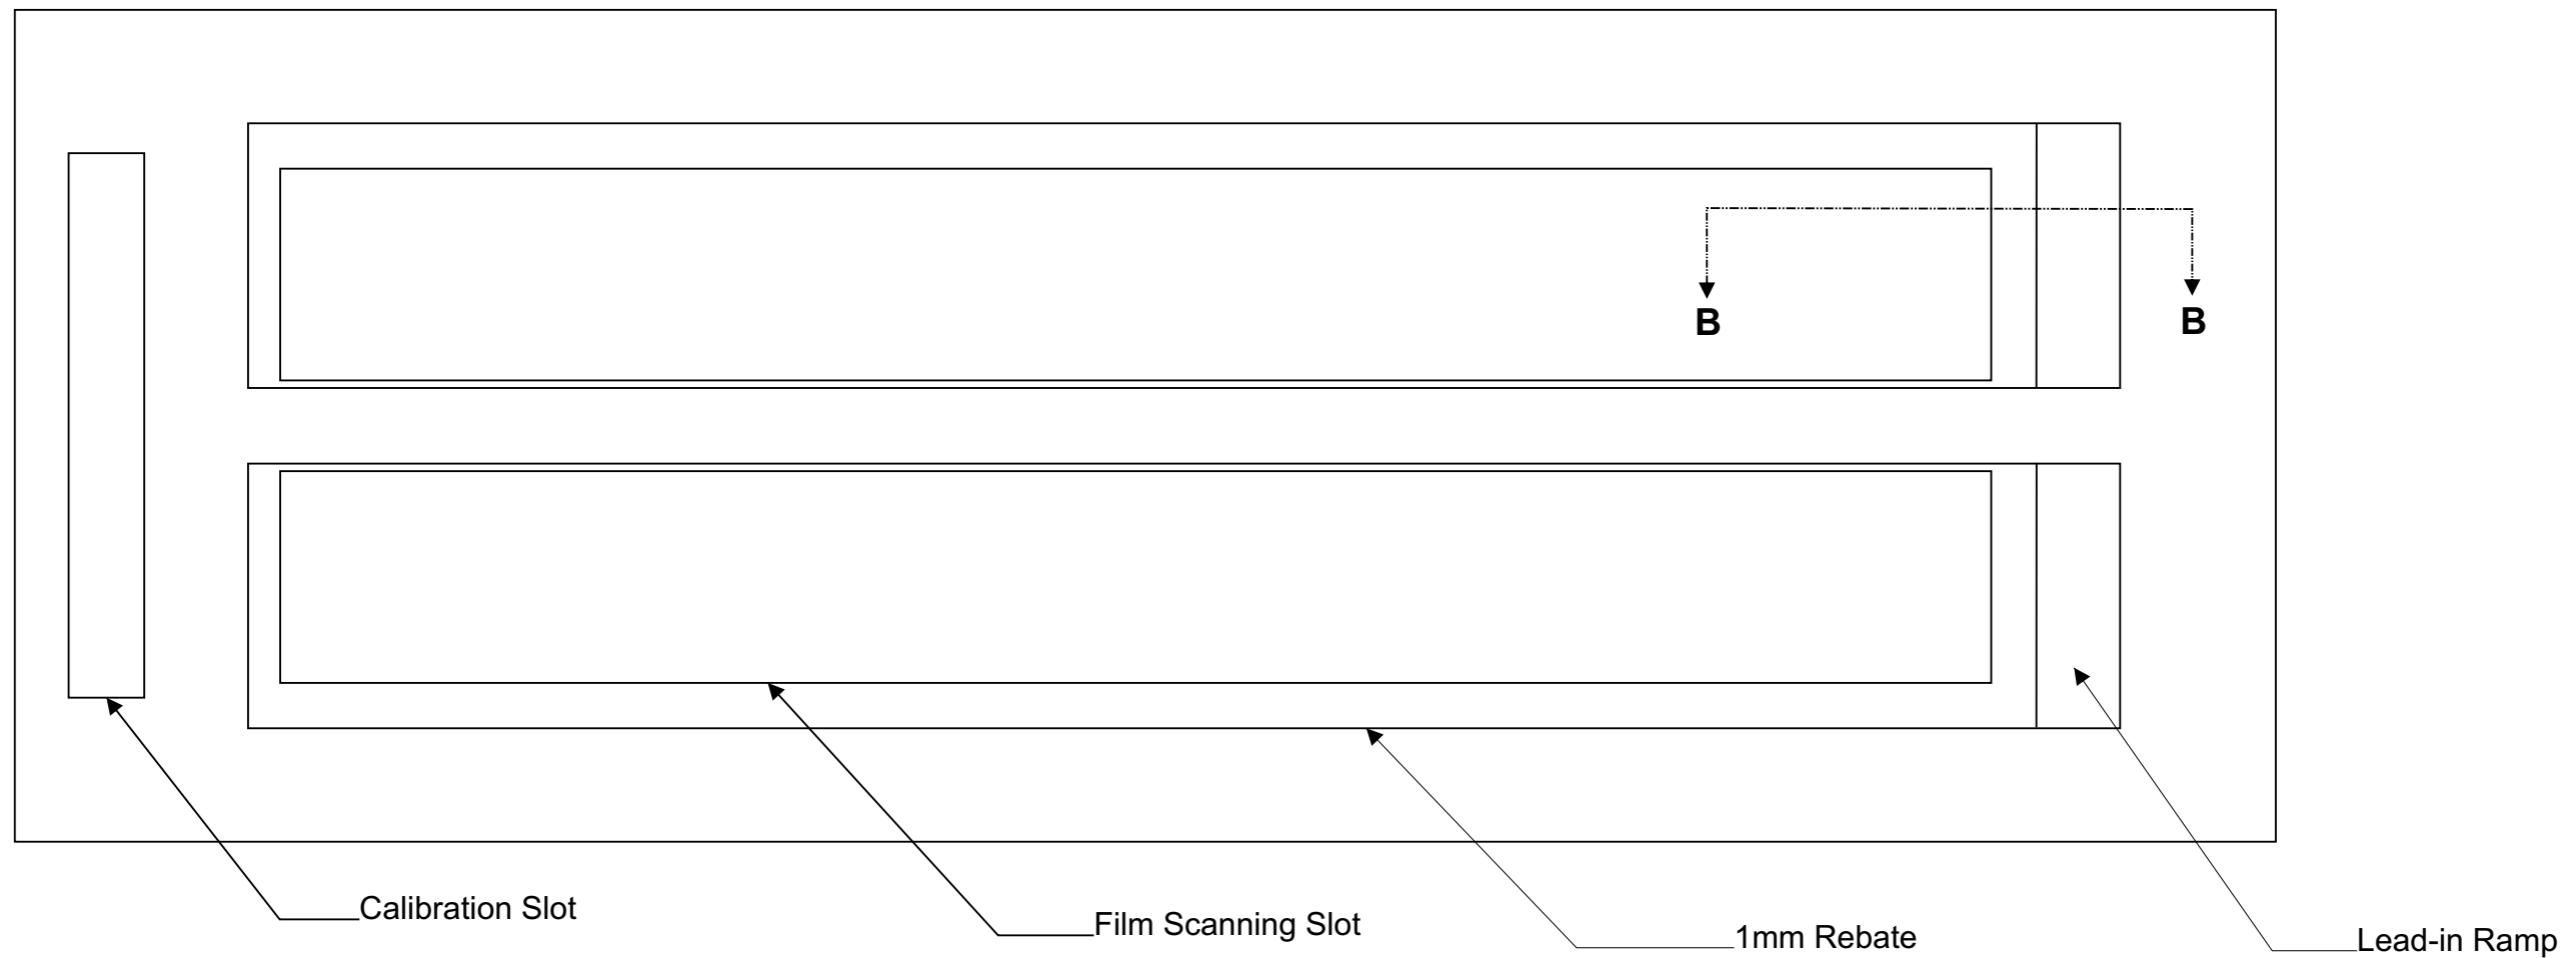

Matl: 2 ply lamination of black 2mm ABS - smooth finish
 Bond together with solvent based adhesive

126 Film Strip Holder for CanoScan 8600F

126 Film Strip Holder for CanoScan 8600F

Upper Laminate

Matl: 2mm black ABS sheet - smooth finish

126 Film Strip Holder for CanoScan 8600F

Lower Laminate

Matl: 2mm black ABS sheet - smooth finish