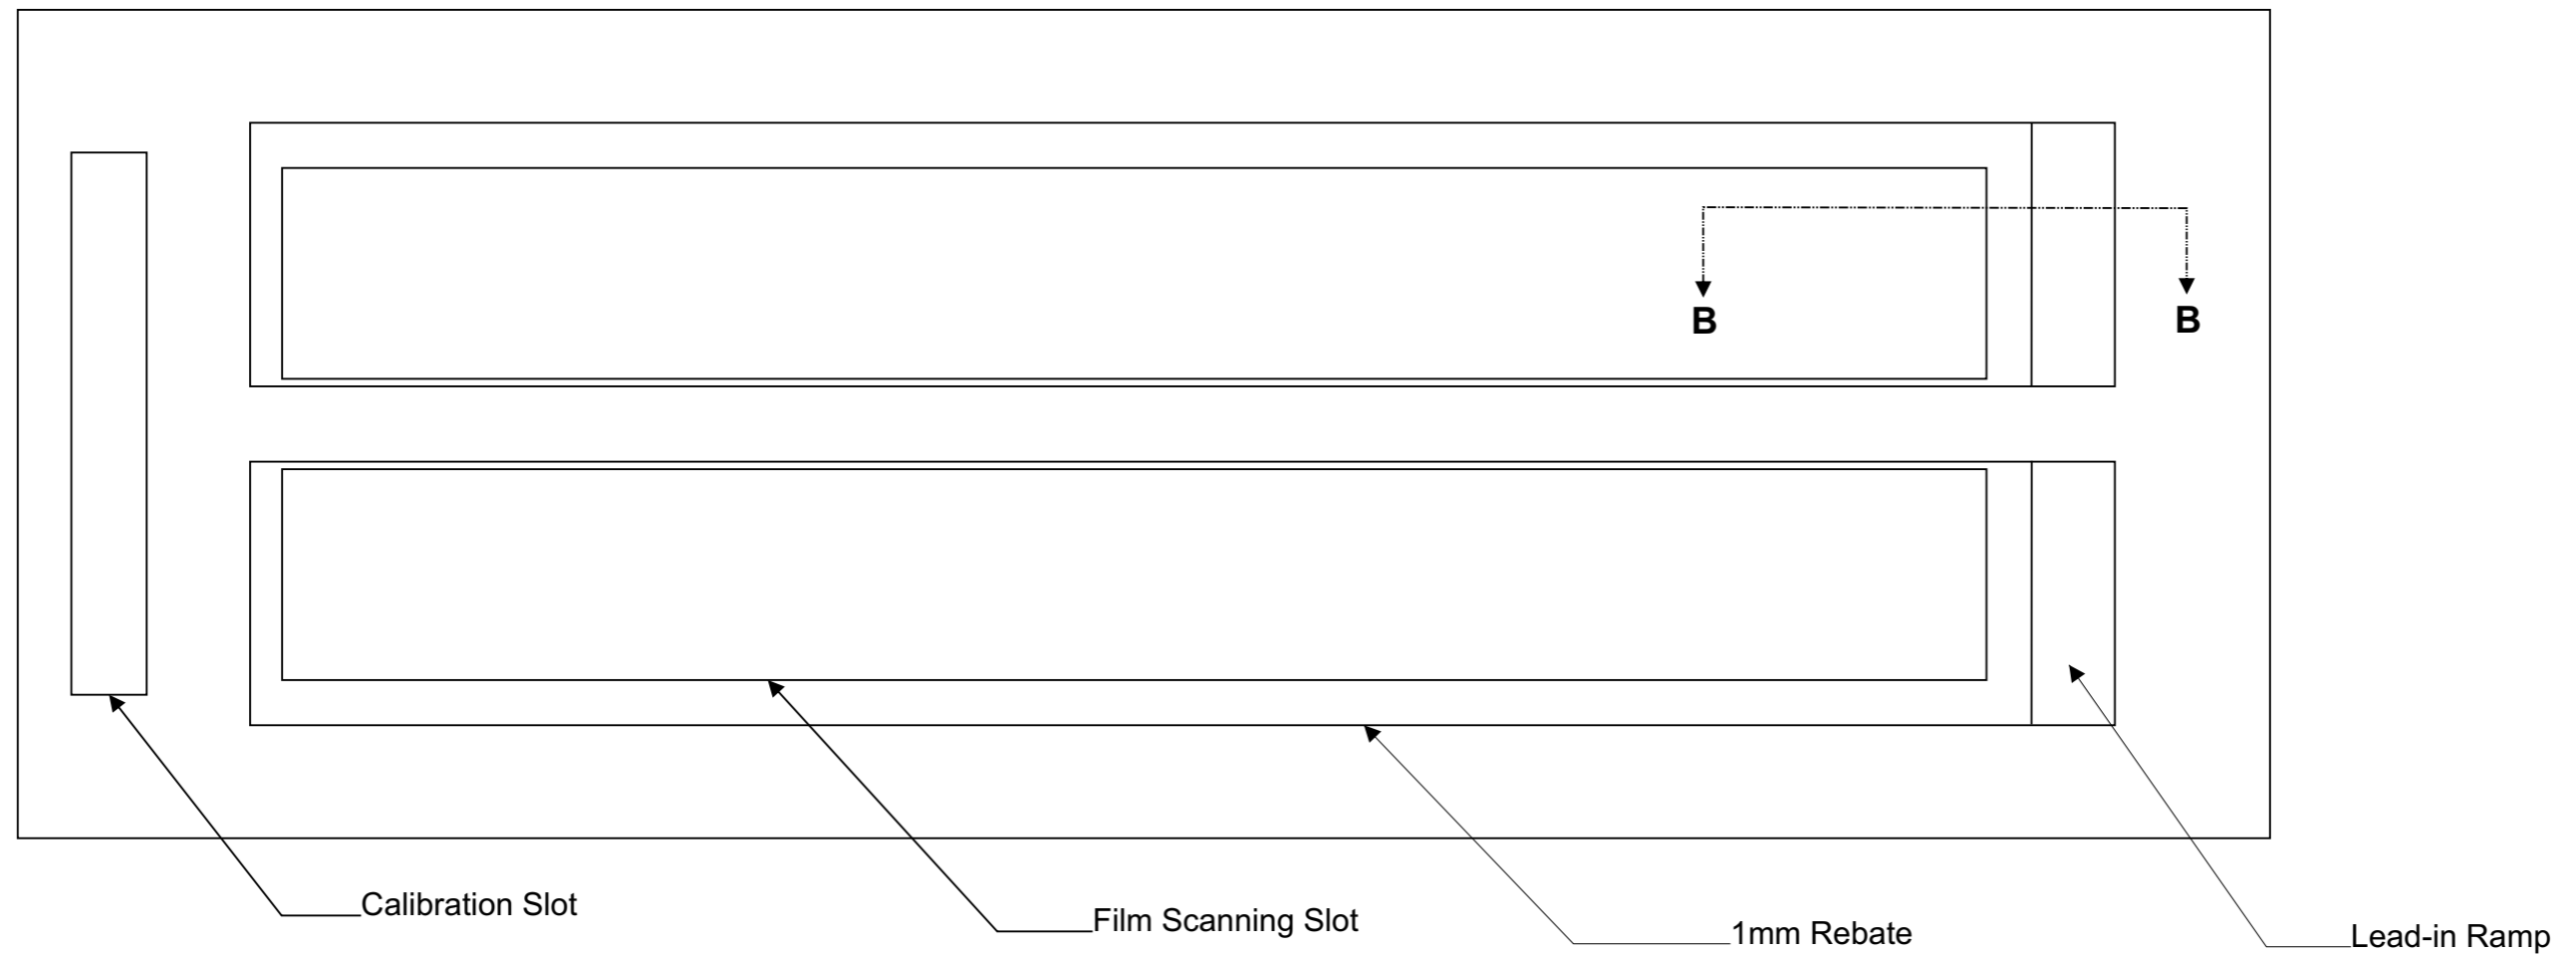

Matl: 2 ply lamination of black 2mm ABS - smooth finish
 Bond together with solvent based adhesive

126 Film Strip Holder for CanoScan 8600F

126 Film Strip Holder for CanoScan 8600F

Upper Laminate

Matl: 2mm black ABS sheet - smooth finish

126 Film Strip Holder for CanoScan 8600F

Lower Laminate

Matl: 2mm black ABS sheet - smooth finish