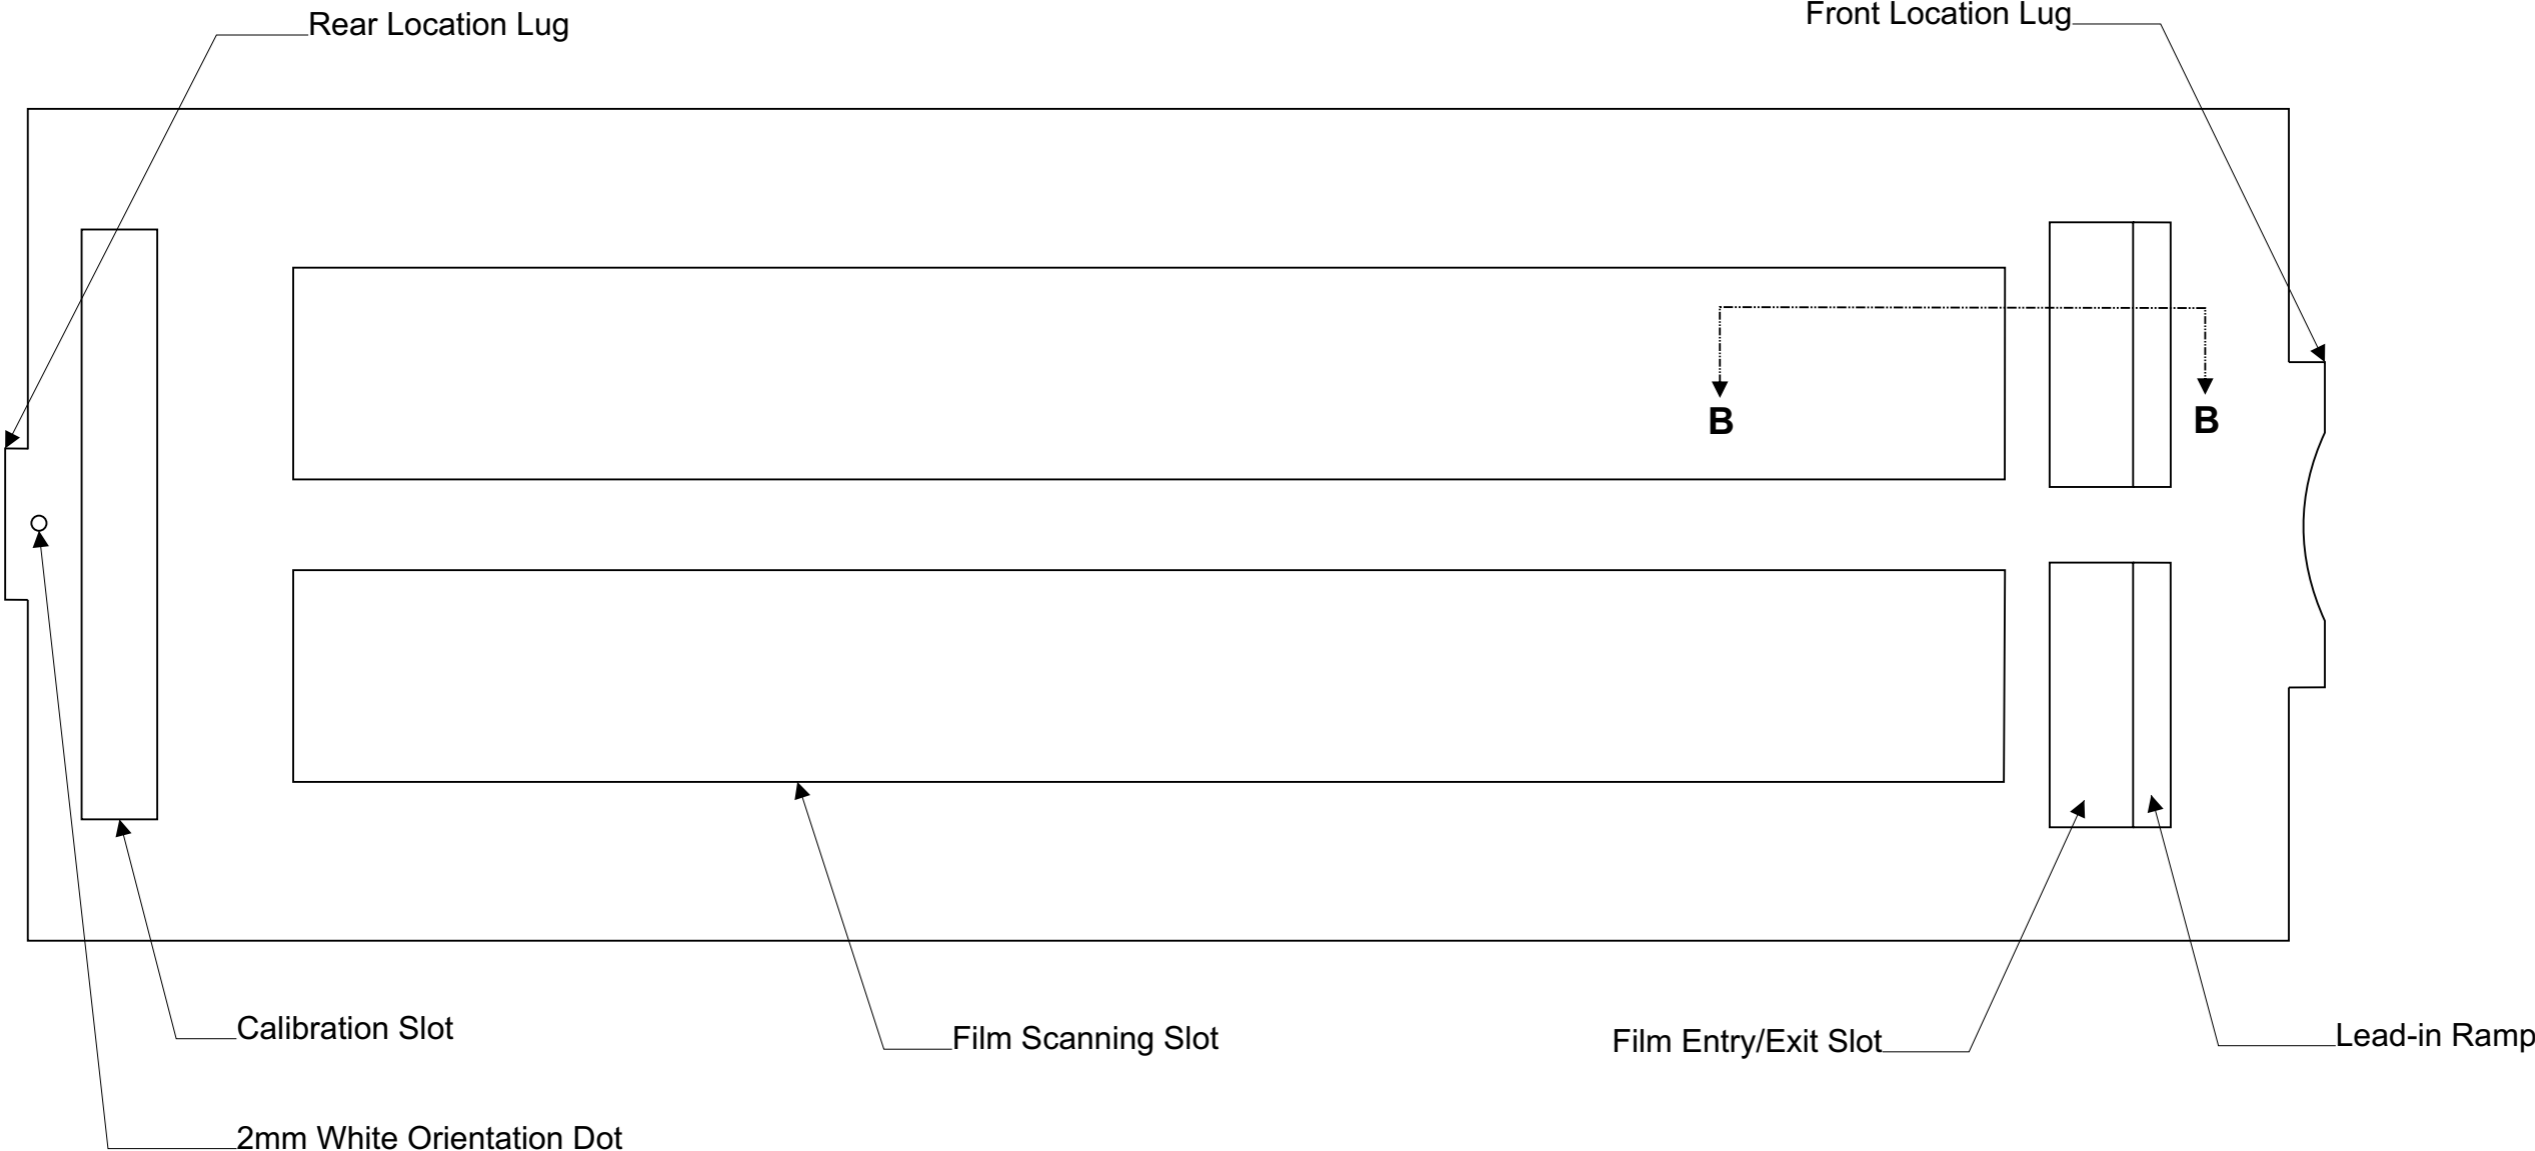

Matl: 2 ply lamination of black 2mm ABS - smooth finish
 Bond together with solvent based adhesive

126 Film Strip Holder for CanoScan 8600F

126 Film Strip Holder for CanoScan 8600F

Upper Laminate

Matl: 2mm black ABS sheet - smooth finish

126 Film Strip Holder for CanoScan 8600F

Lower Laminate

Matl: 2mm black ABS sheet - smooth finish