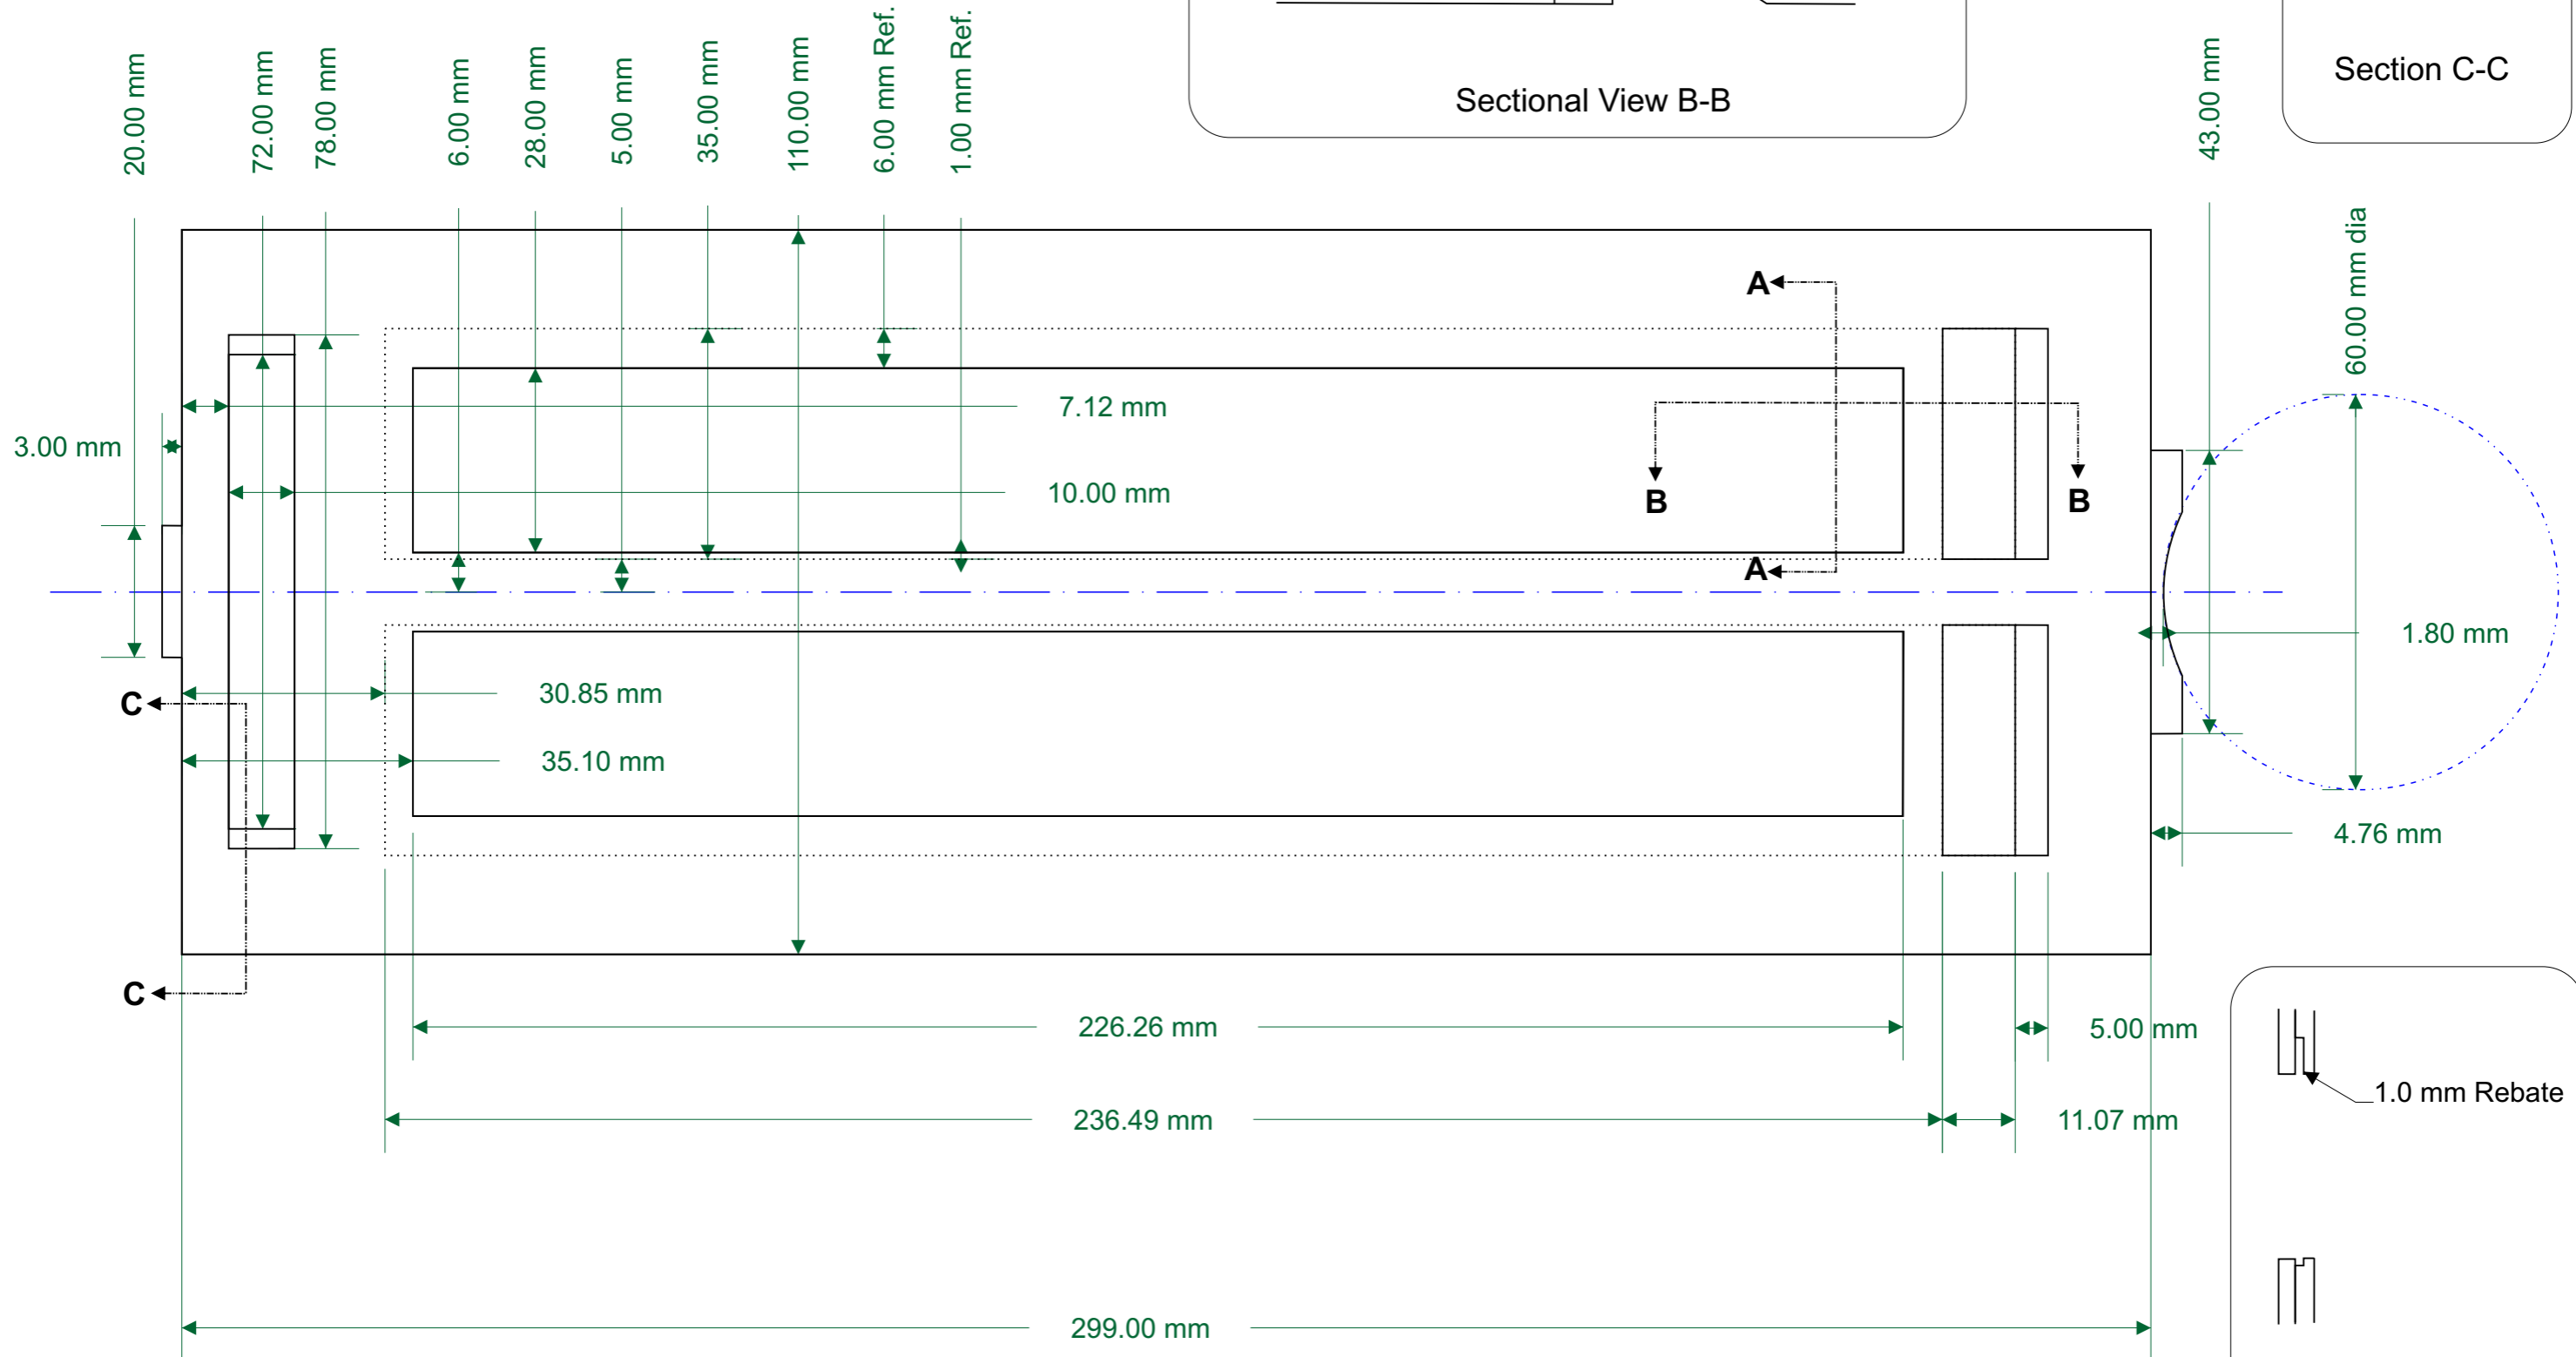

Matl: 2 ply lamination of black 2mm ABS - smooth finish
 Bond together with solvent based adhesive

126 Film Strip Holder for CanoScan 8600F

126 Film Strip Holder for CanoScan 8600F

Upper Laminate

Matl: 2mm black ABS sheet - smooth finish

126 Film Strip Holder for CanoScan 8600F

Lower Laminate

Matl: 2mm black ABS sheet - smooth finish